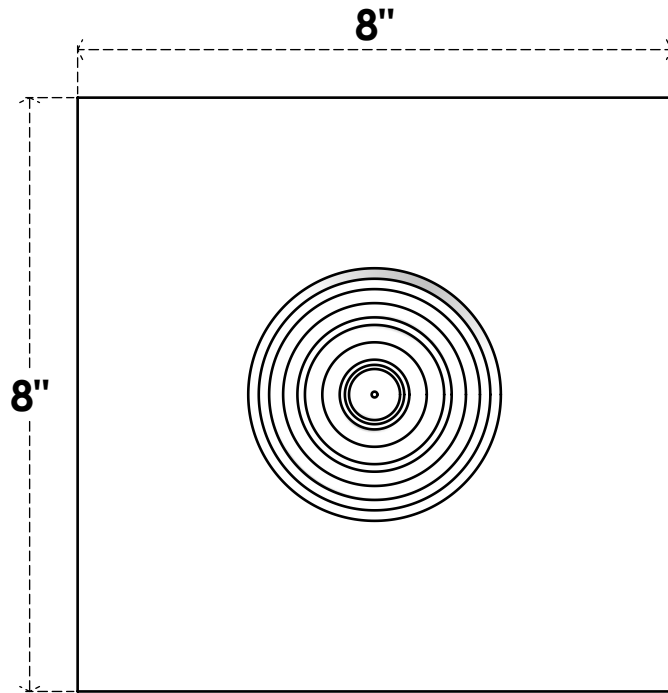

ROSP080X080X100SDG02

8"W X 8"H X 1"P STANDARD SEDGWICK BULLSEYE ROSETTE WITH SQUARE EDGE, ARCHITECTURAL GRADE PVC

FRONT

SIDE

EKENA MILLWORK
2300 WEST MAIN ST.
CLARKSVILLE, TX 75426
TOLL FREE: 866-607-0453
WWW.EKENAMILLWORK.COM