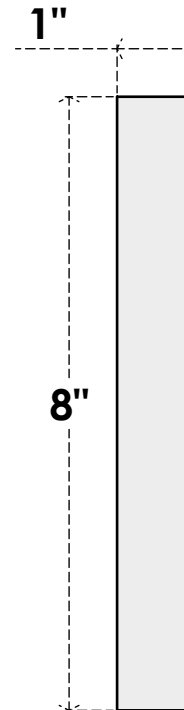

ROSP080X080X100SDG02

8"W X 8"H X 1"P STANDARD SEDGWICK BULLSEYE ROSETTE WITH SQUARE EDGE, ARCHITECTURAL GRADE PVC

FRONT

SIDE

EKENA MILLWORK
2300 WEST MAIN ST.
CLARKSVILLE, TX 75426
TOLL FREE: 866-607-0453
WWW.EKENAMILLWORK.COM

NOTES

1. INSTALLATION TO BE COMPLETED IN ACCORDANCE WITH MANUFACTURER'S SPECIFICATIONS.
2. DRAWING MAY NOT BE TO SCALE
3. THIS DRAWING IS INTENDED FOR DESIGN AND PLANNING PURPOSES ONLY.
4. ALL INFORMATION CONTAINED HEREIN WAS CURRENT AT THE TIME OF DEVELOPMENT BUT MUST BE REVIEWED AND APPROVED BY THE PRODUCT MANUFACTURER TO BE CONSIDERED ACCURATE.
5. ARCHITECTURAL GRADE PVC PRODUCTS ARE MADE FROM EXPANDED CELLULAR PVC AND COME NATURALLY WHITE BUT MAY BE PAINTED